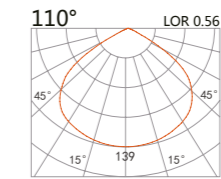

48V TRACK-LINEAR LIGHT PROPUS

227 161

LED Power	Colour Temp	Luminous
6W	2700/3000K 4000/5000K	688lm 738lm

LIGHT DISTRIBUTION

For 3000k

227 162

LED Power	Colour Temp	Luminous
11W	2700/3000K 4000/5000K	1326lm 1370lm

LIGHT DISTRIBUTION

For 3000k

227 163

LED Power	Colour Temp	Luminous
18W	2700/3000K 4000/5000K	2304lm 2373lm

LIGHT DISTRIBUTION

For 3000k

white grey black