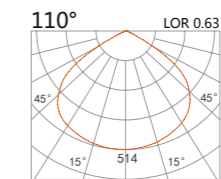

LIGHT DISTRIBUTION

For 3000k

227 163

LED Power	Colour Temp	Luminous
18W	2700/3000K 4000/5000K	2304lm 2373lm

LIGHT DISTRIBUTION

For 3000k

white grey black