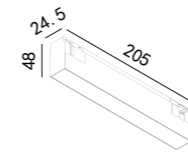

48V TRACK-LINEAR LIGHT PROPUS

227 161

LED Power	Colour Temp	Luminous
6W	2700/3000K 4000/5000K	688lm 738lm

LIGHT DISTRIBUTION

For 3000k

227 162

LED Power	Colour Temp	Luminous
11W	2700/3000K 4000/5000K	1326lm 1370lm