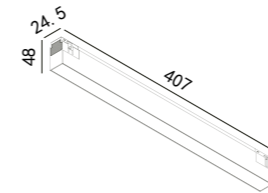

48V TRACK-LINEAR LIGHT PROPUS

227 161

LED Power	Colour Temp	Luminous
6W	2700/3000K 4000/5000K	688lm 738lm

LIGHT DISTRIBUTION

For 3000k

227 162

LED Power	Colour Temp	Luminous
11W	2700/3000K 4000/5000K	1326lm 1370lm