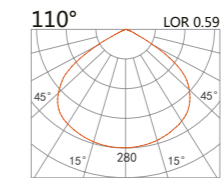

48V TRACK-LINEAR LIGHT PROPUS

227 161

LED Power	Colour Temp	Luminous
6W	2700/3000K 4000/5000K	688lm 738lm

LIGHT DISTRIBUTION

For 3000k

227 162

LED Power	Colour Temp	Luminous
11W	2700/3000K 4000/5000K	1326lm 1370lm

LIGHT DISTRIBUTION

For 3000k

227 163

LED Power	Colour Temp	Luminous
18W	2700/3000K 4000/5000K	2304lm 2373lm

LIGHT DISTRIBUTION

For 3000k

white grey black